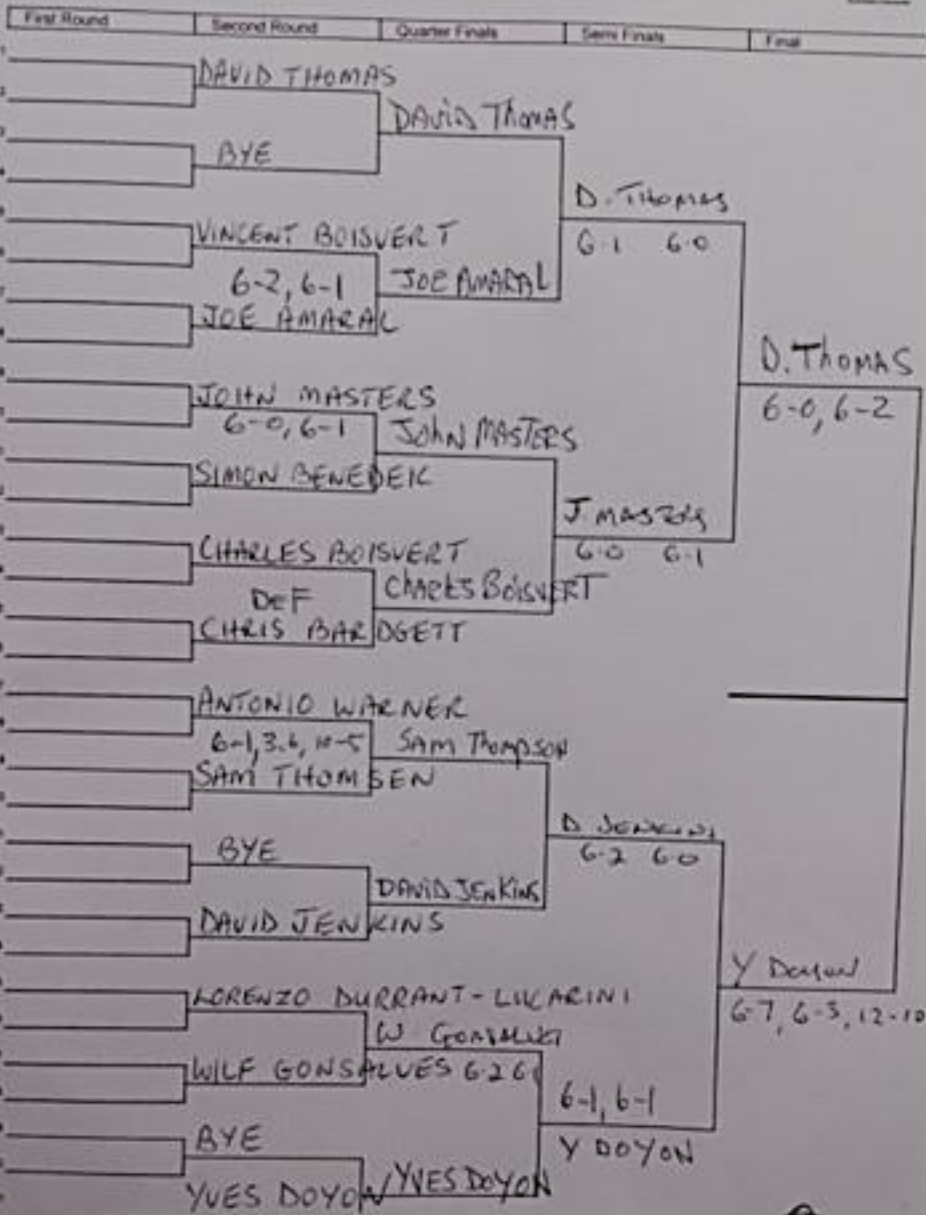

TOURNAMENT NAME: MEMBERS TOURNAMENT 2018

EVENT: MEN'S SINGLE DATE: NOV 1-3

LADIES' SINGLES

TOURNAMENT NAME: MEMBERS TOURNAMENT 2018

EVENT: LADIES SINGLE DATE: NOV 1-3

MEN'S DOUBLES

TOURNAMENT NAME: MEMBERS TOURNAMENT 2018

EVENT: MEN'S DOUBLES DATE: NOV 1-3

First Round	Second Round	Quarter Finals	Semi Finals	Final
1		DAVID THOMAS		
2	LORENZO DURRANT-LUCARINI			
3			DAVID THOMAS	
4			LORENZO DURRANT-LUCARINI	
5				
6		BYE		
7				THOMAS
8				LUCARINI
9		DAVID BART		6-2, 6-1
10		BOBBY BART		
11			BART	
12			BART	
13		CHARLES BOISVERT	6-1, 7-6(1)	
14		PATRICIL BOISVERT		
15				
16				
17		CHARLES PENRUDDOCKE		
18		LEN WEDLICH		
19			CHARLES PENRUDDOCKE	
20			LEN WEDLICH	
21				
22		BYE		
23				
24				JOE AMARAL
25				CHRIS BARDGETT
26		BYE	6-0, 6-3	→ 6-0, 6-3
27			JOE AMARAL	
28			CHRIS BARDGETT	
29		JOE AMARAL		
30		CHRIS BARDGETT		
31				

LADIES DOUBLES - ROUND ROBIN

	1	2	3	4
1 ASIA-LEIGH HALLS				
GRACE MCFADDEN	X		6-2, 1-6, 0-10 LOSS	6-3 1-6 LOSS 7-10
ZOLA AMARAL ROBYN PEREIRA	WIN			
LORNA WRIGHT	6-4, 6-4	X	1-6 6-3 LOSS 4-10	
3 SARAH FOX SARAH COOK	2-6, 6-1, 10-0 WIN	6-1 WIN 3-6 10-4	X	
4 MAJJA PENRUDDOCKE CAROL THOMSEN	3-6 6-1 WIN 10-7	LOSS 4-6, 4-6		X