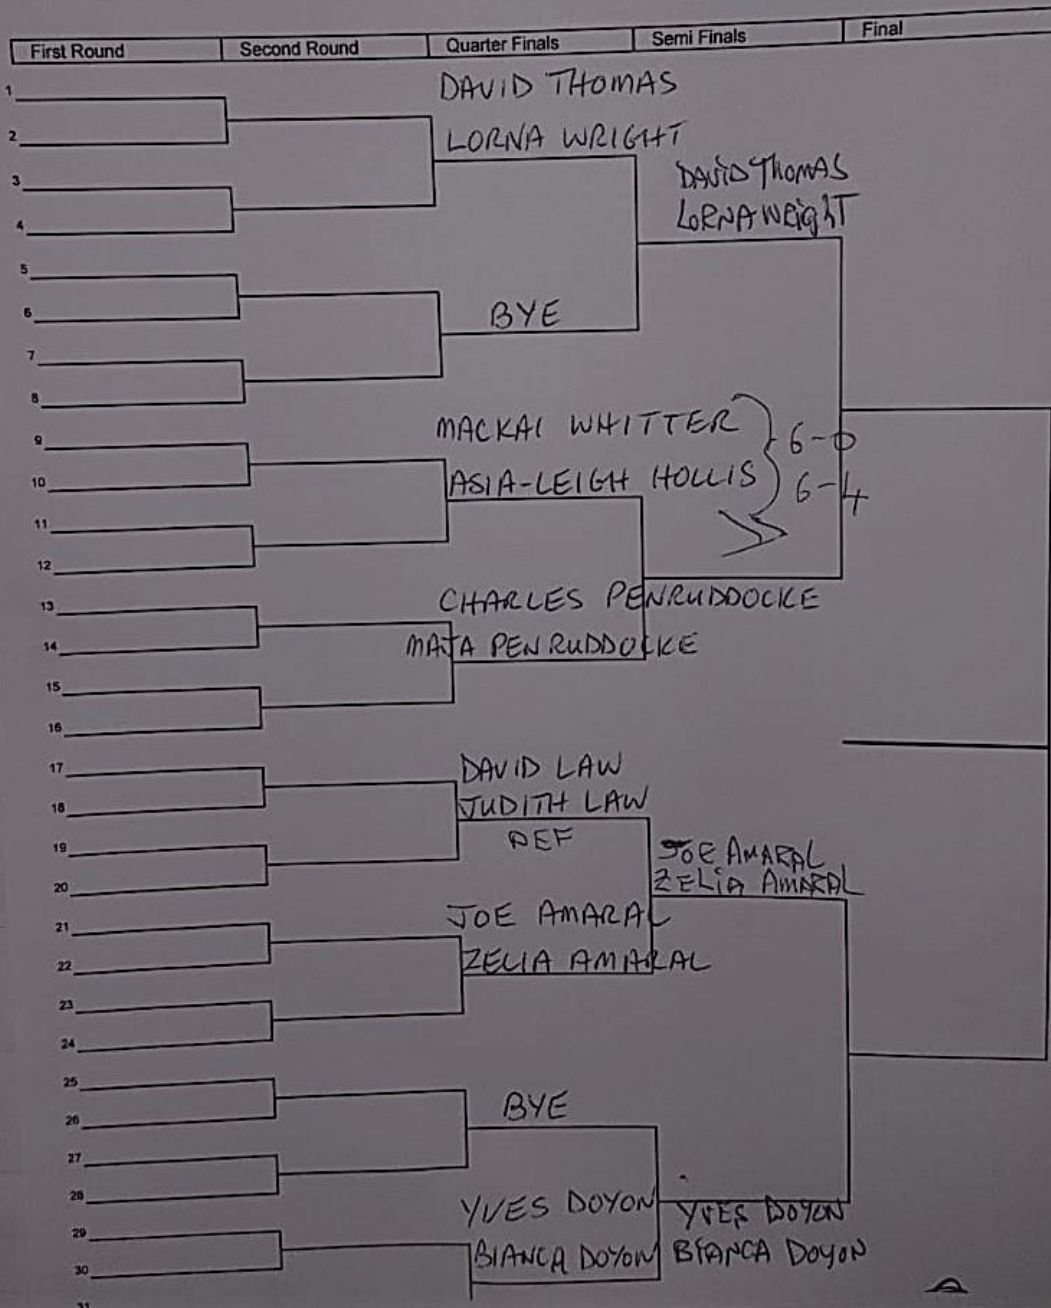

TOURNAMENT NAME: MEMBERS TOURNAMENT 2018

EVENT: MEN'S SINGLE DATE: NOV 1-3

LADIES' SINGLES

TOURNAMENT NAME: MEMBERS TOURNAMENT 2018

EVENT: LADIES SINGLE DATE: NOV 1-3

MEN'S DOUBLES

TOURNAMENT NAME: MEMBERS TOURNAMENT 2018

EVENT: MEN'S DOUBLES DATE: NOV 1-3

First Round	Second Round	Quarter Finals	Semi Finals	Final
1		DAVID THOMAS		
2	LORENZO DURRANT-LUCARINI			
3			DAVID THOMAS	
4			LORENZO DURRANT-LUCARINI	
5				
6		BYE		
7				THOMAS
8				LUCARINI
9		DAVID BART		6-2, 6-1
10		BOBBY BART		
11			BART	
12			BART	
13		CHARLES BOISVERT	6-1, 7-6(1)	
14		PATRICIL BOISVERT		
15				
16				
17		CHARLES PENRUDDOCKE		
18		LEN WEDLICH		
19			CHARLES PENRUDDOCKE	
20			LEN WEDLICH	
21				
22		BYE		
23				
24				JOE AMARAL
25				CHRIS BARDGETT
26		BYE	6-0, 6-3	→ 6-0, 6-3
27			JOE AMARAL	
28			CHRIS BARDGETT	
29		JOE AMARAL		
30		CHRIS BARDGETT		
31				

LADIES DOUBLES - ROUND ROBIN

	1	2	3	4
1 ASIA-LEIGH HALLS				
GRACE MCFADDEN	X		6-2, 1-6, 0-10 LOSS	6-3 1-6 LOSS 7-10
ZOLA AMARAL ROBYN PEREIRA	WIN			
LORNA WRIGHT	6-4, 6-4	X	1-6 6-3 LOSS 4-10	
3 SARAH FOX SARAH COOK	2-6, 6-1, 10-0 WIN	6-1 WIN 3-6 10-4	X	
4 MAJJA PENRUDDOCKE CAROL THOMSEN	3-6 6-1 WIN 10-7	LOSS 4-6, 4-6		X

MIXED DOUBLES

TOURNAMENT NAME: MEMBERS TOURNAMENT 2018

EVENT: MIXED DOUBLES DATE: NOV 1-3

MEN'S SENIOR DOUBLES

TOURNAMENT NAME: MEMBERS TOURNAMENT 2018

EVENT: MEN'S SR DOUBLES DATE: NOV -1-3

First Round	Second Round	Quarter Finals	Semi Finals	Final
-------------	--------------	----------------	-------------	-------